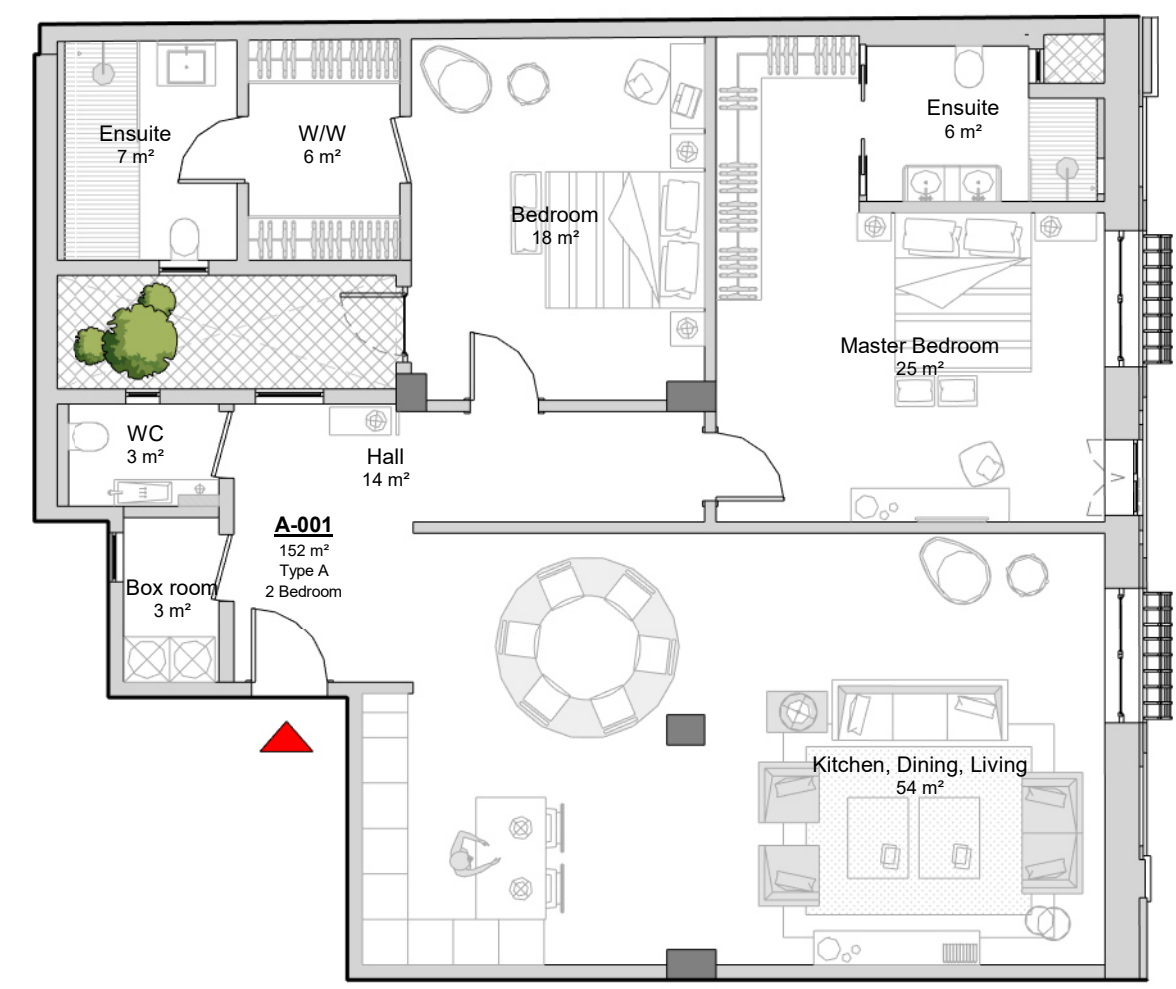

Strickland

HOUSE

Apartment 001 |
Ground Floor | 2 Bedrooms

Apartment Areas

Internal: 152 m²
External: 8 m²
Total: 160 m²

St. Paul street façade