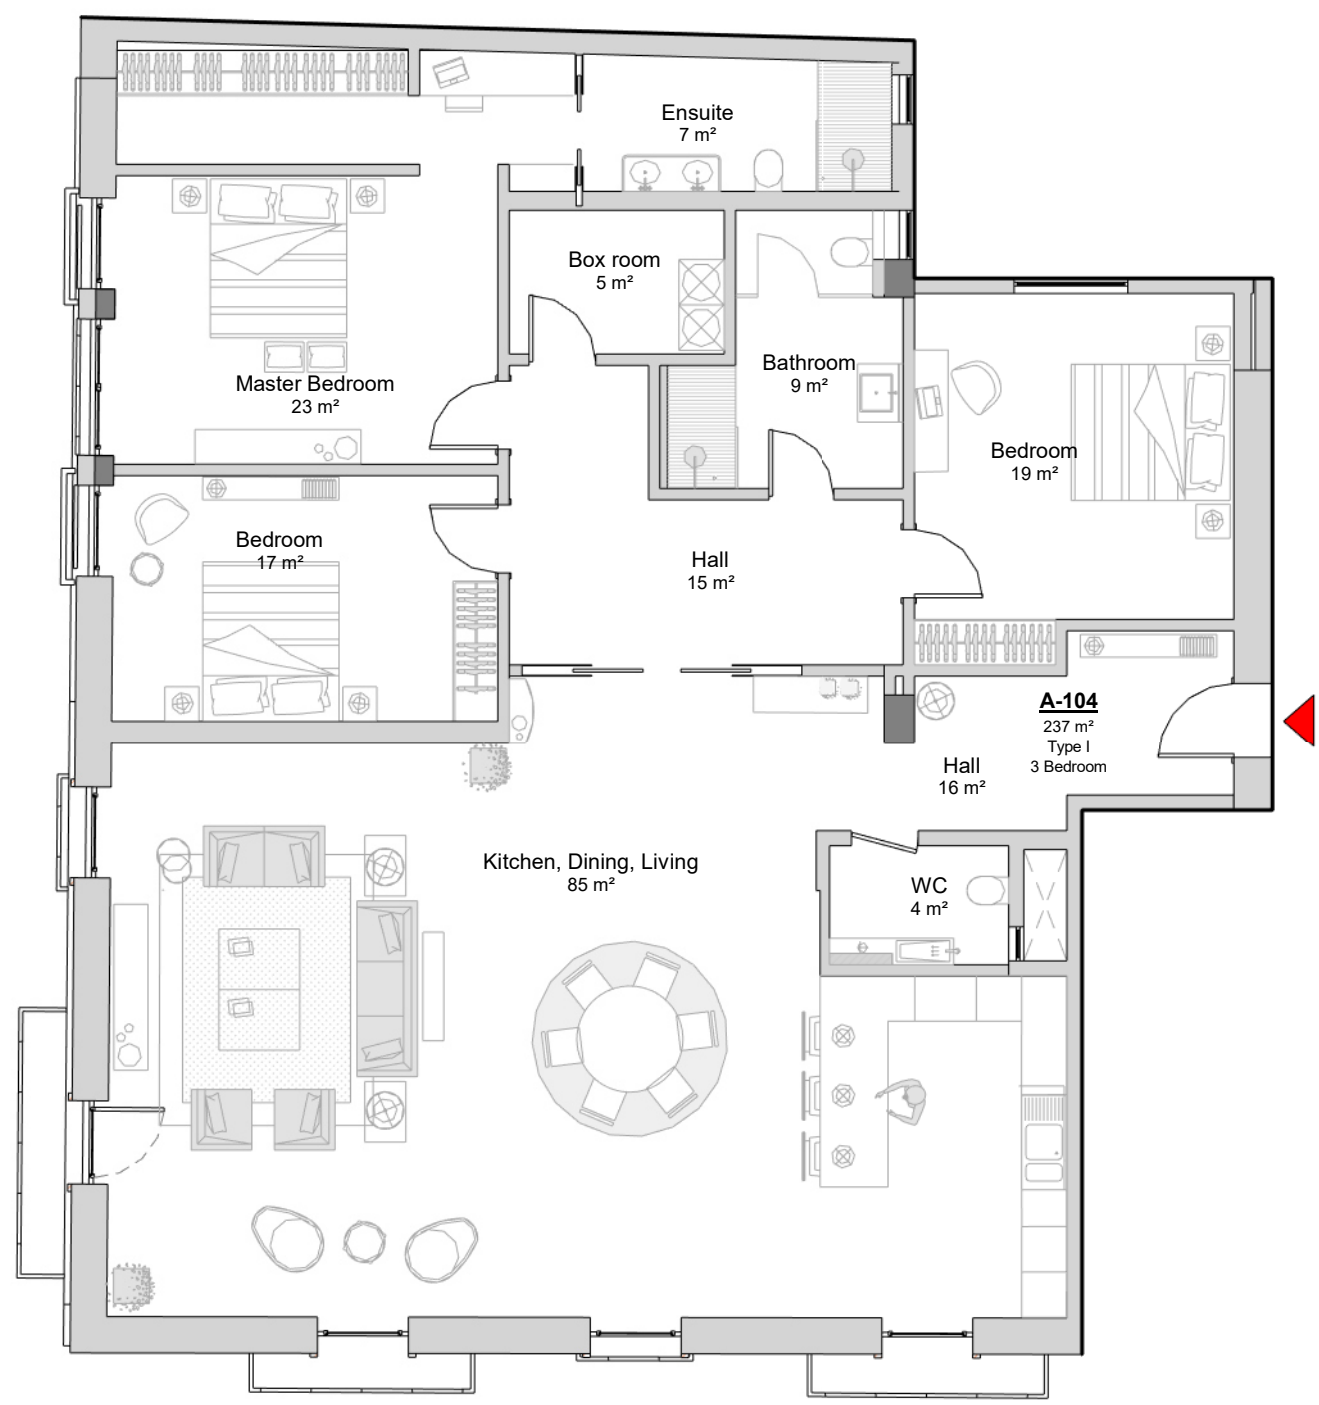

Strickland

HOUSE

Apartment 104 |
1st Floor | 3 Bedrooms

Apartment Areas

Internal: 237 m²
External: 7 m²
Total: 244 m²

St. Ursula street façade