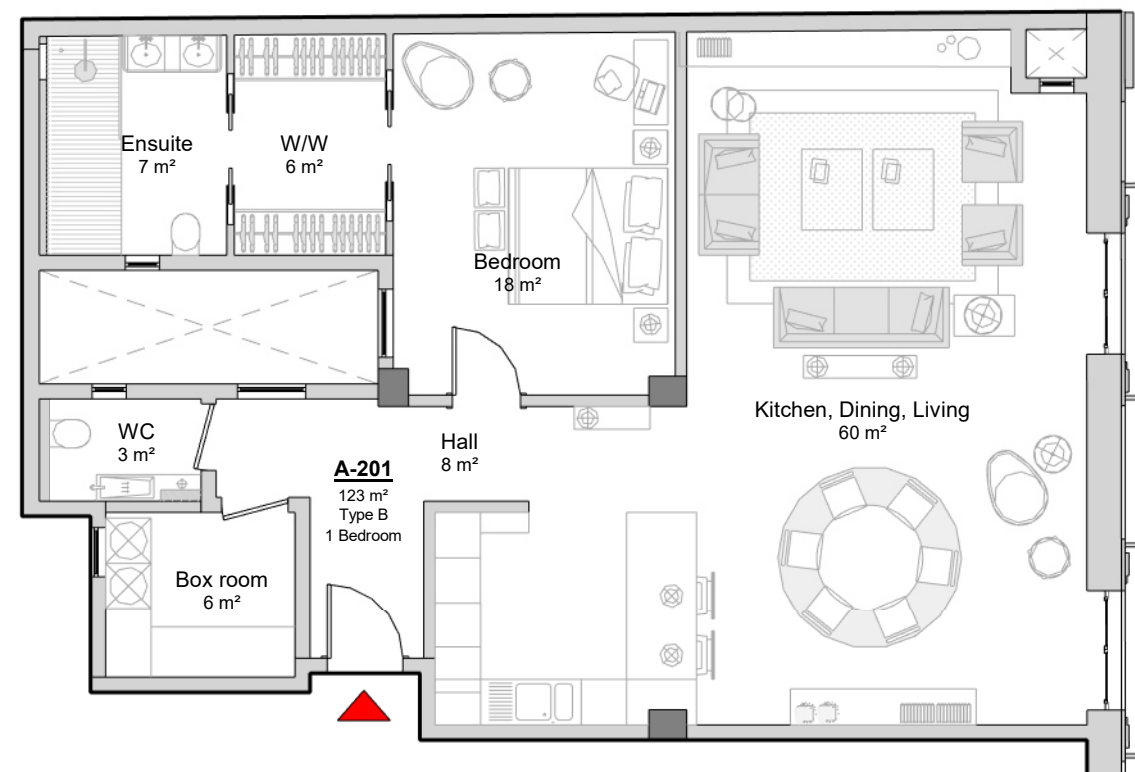

Strickland

HOUSE

Apartment 201 |
2nd Floor | 1 Bedroom

Apartment Areas

Internal: 123 m²
External: 2 m²
Total: 125 m²

St. Paul street façade

mx^a

martin xuereb & associates

architects | interior designers | structural consultants

Scale 1:100