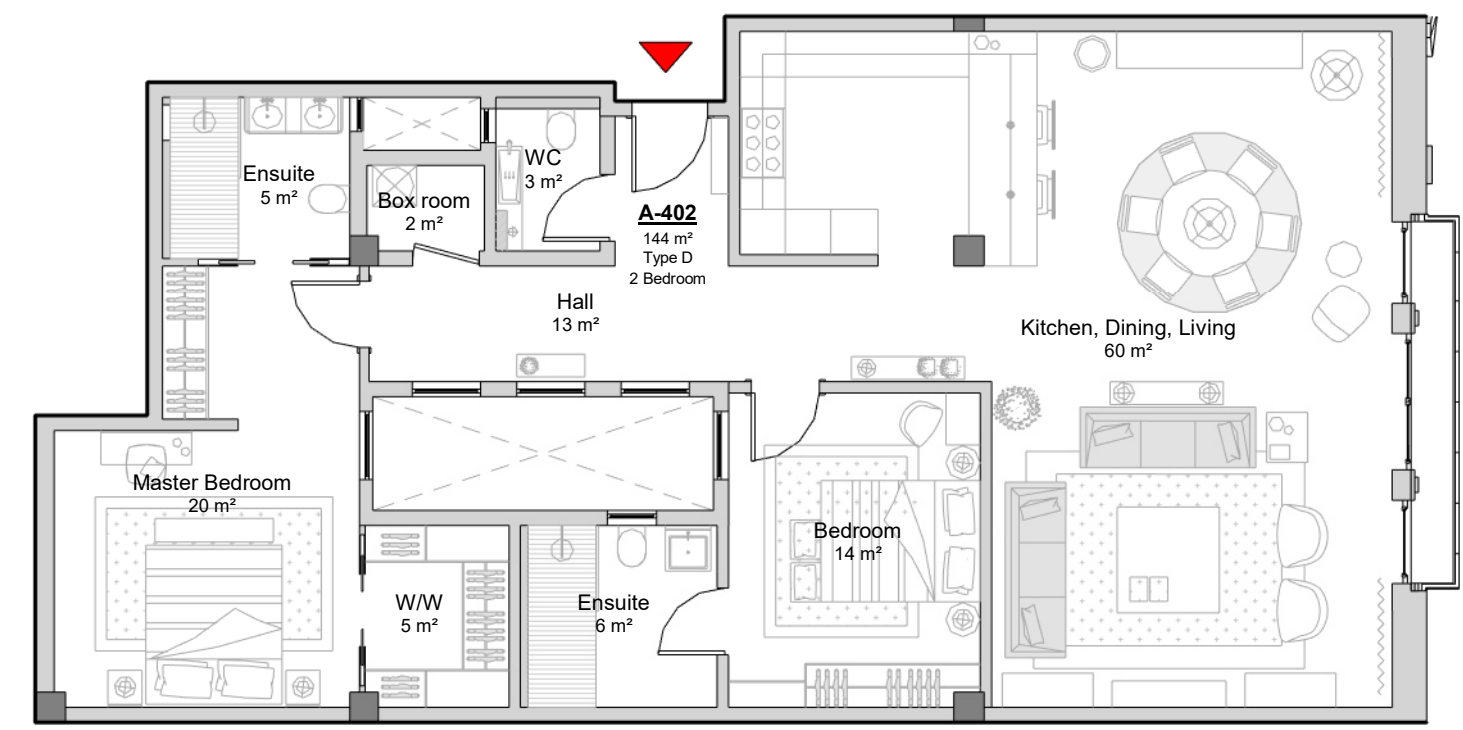

Strickland

HOUSE

Apartment 402 |
4th Floor | 2 Bedrooms

Apartment Areas
Internal: 144 m²
External: 2 m²
Total: 146 m²

St. Paul street façade