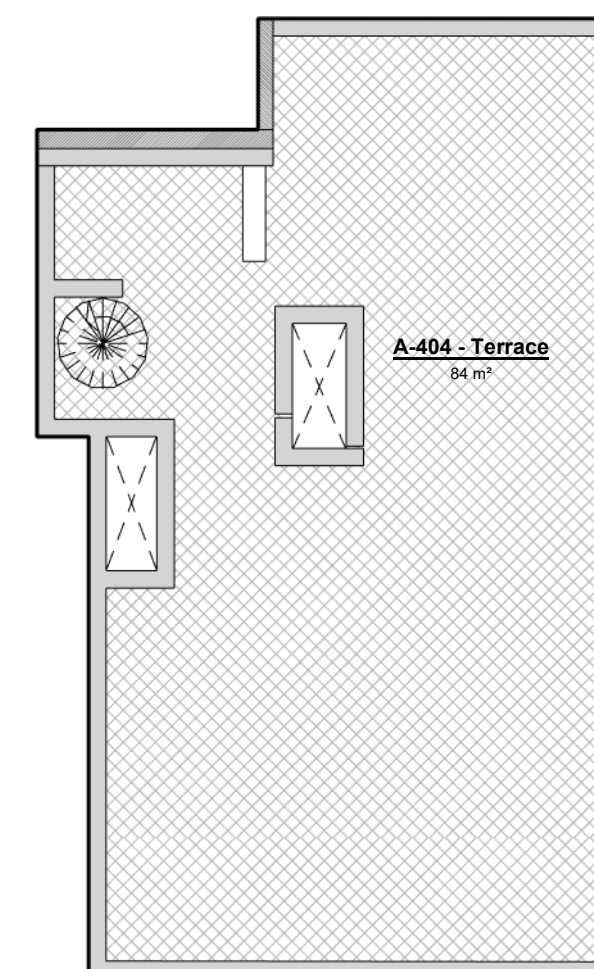

Strickland HOUSE

Apartment 404 |
4th Floor | 3 Bedrooms

Apartment Areas

Internal: 203 m²
External: 90 m²
Total: 293 m²

Apartment level

Roof - Terrace

Melita street façade