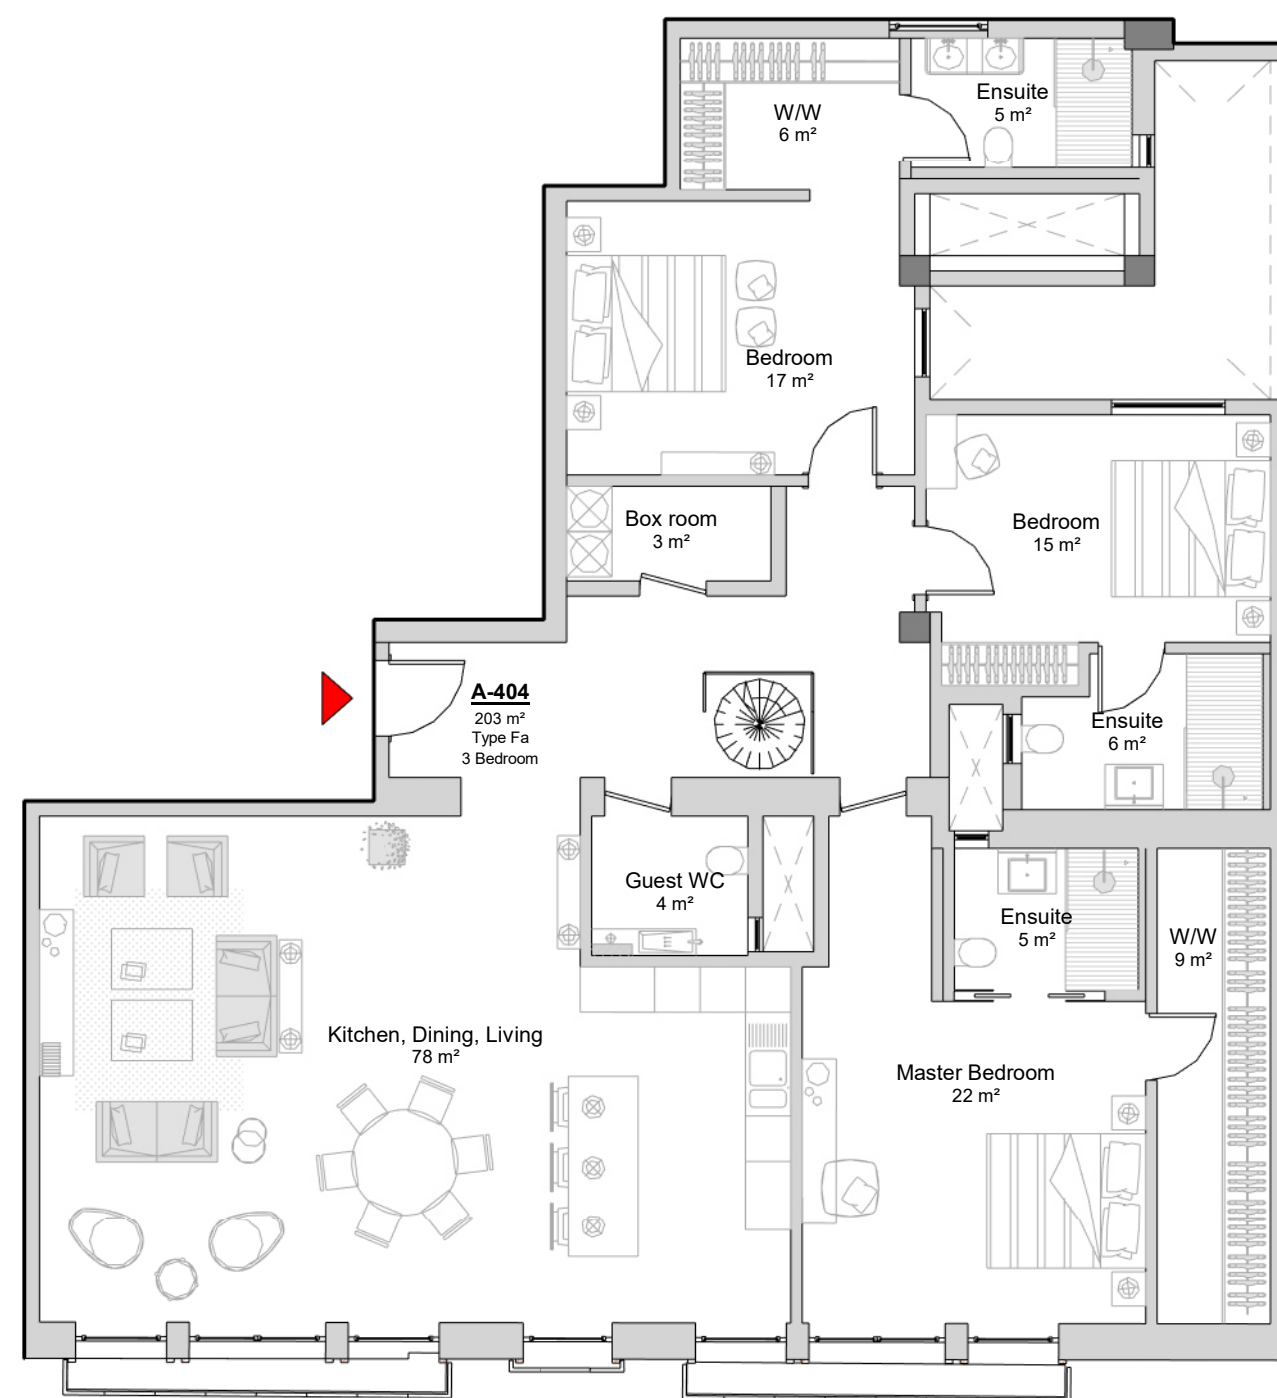

Strickland HOUSE

Apartment 404 |
4th Floor | 3 Bedrooms

Apartment Areas

Internal: 203 m²
External: 90 m²
Total: 293 m²

Apartment level

Roof - Terrace

Melita street façade