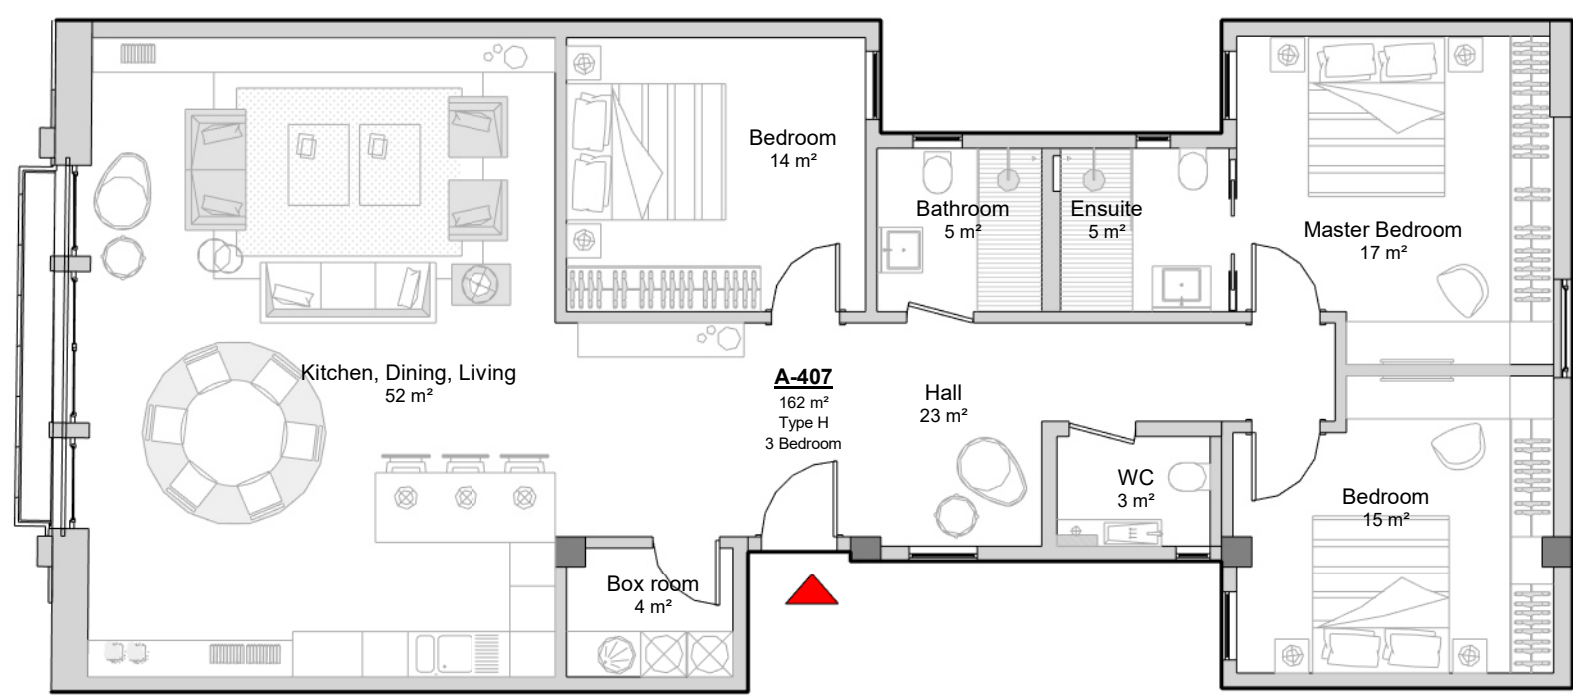

Strickland

HOUSE

Apartment 407 |
4th Floor | 3 Bedrooms

Apartment Areas

Internal: 162 m²
External: 2 m²
Total: 164 m²

St. Ursula street façade