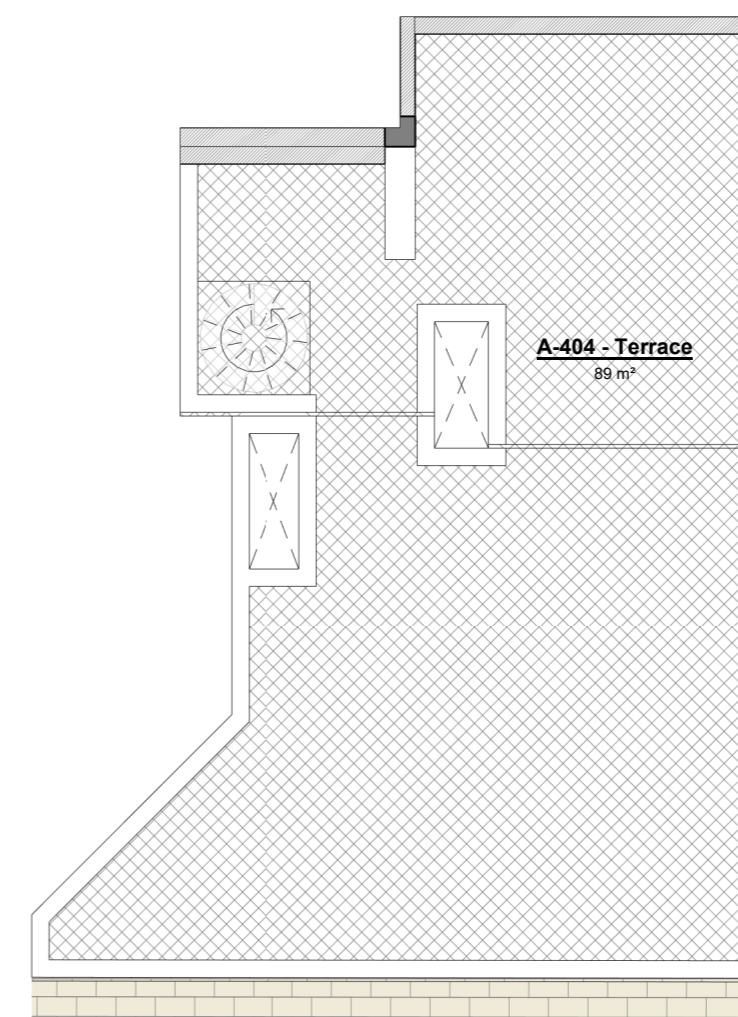

Strickland HOUSE

Apartment 404 |
4th Floor | 3 Bedrooms

Apartment Areas

Internal: 207 m²
External: 95 m²
Total: 302 m²

Apartment level

Roof - Terrace

Melita street façade

Scale 1:100