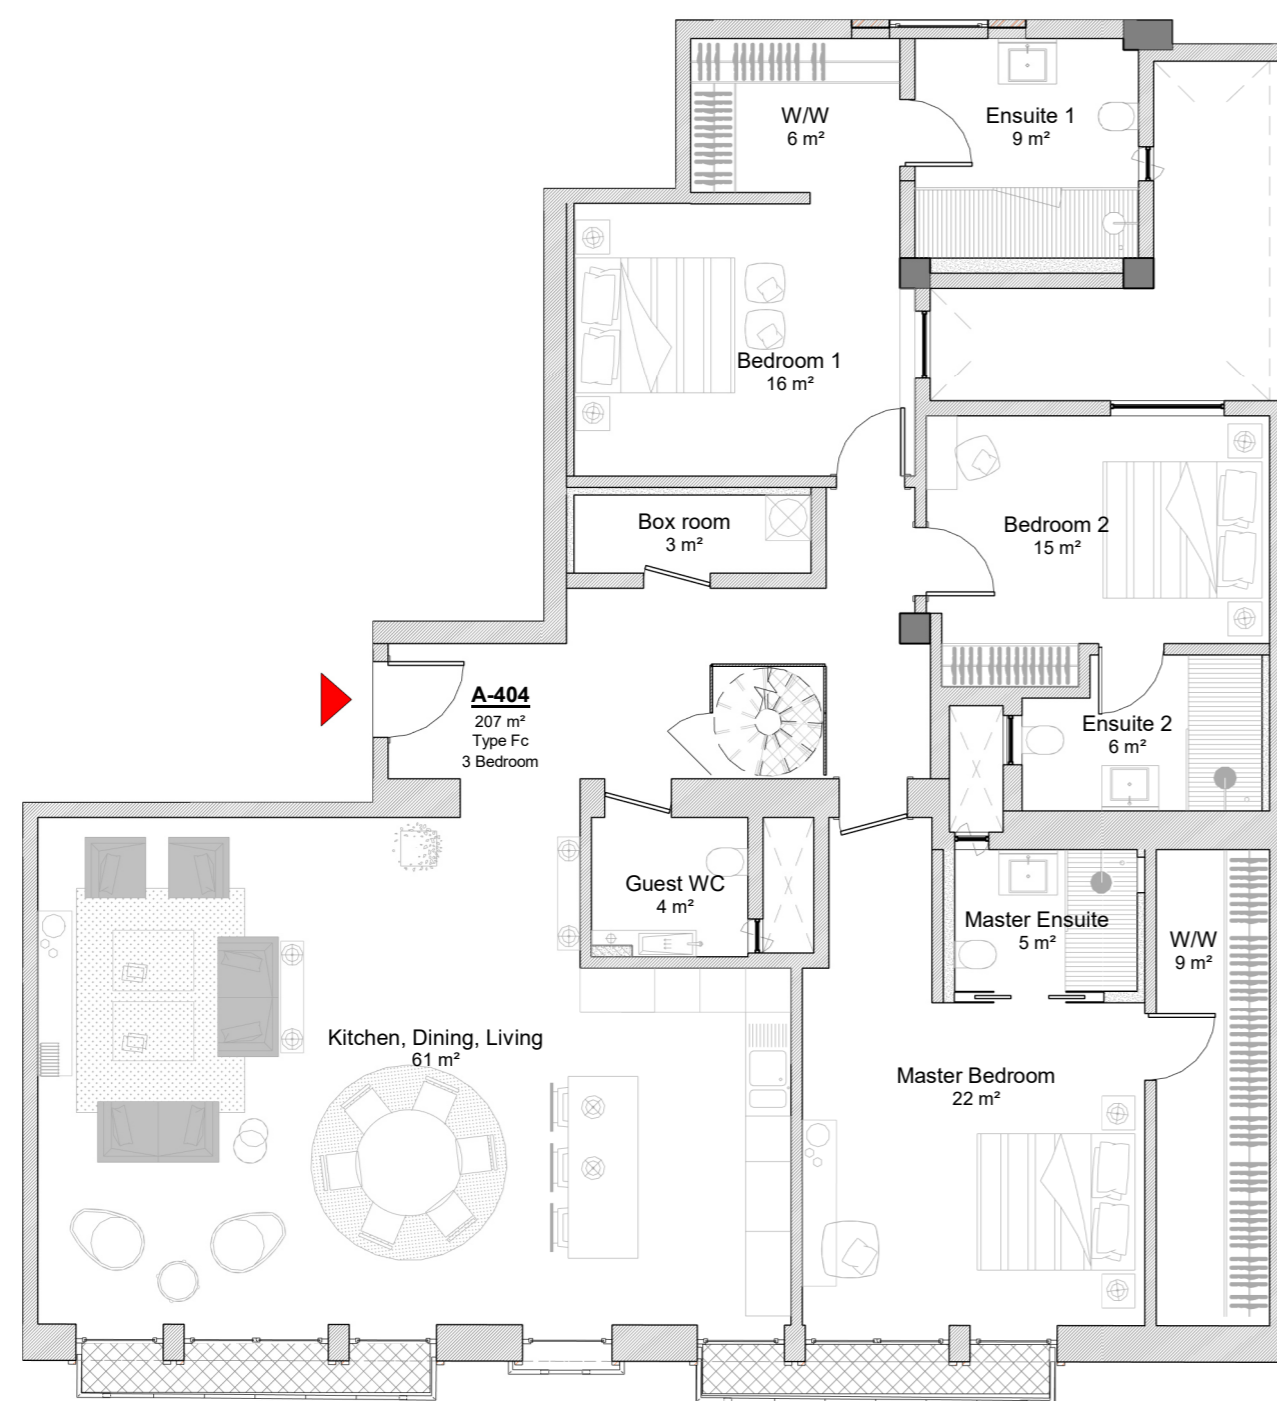

Strickland HOUSE

Apartment 404 |
4th Floor | 3 Bedrooms

Apartment Areas

Internal: 207 m²
External: 95 m²
Total: 302 m²

Apartment level

Roof - Terrace

Melita street façade

Scale 1:100